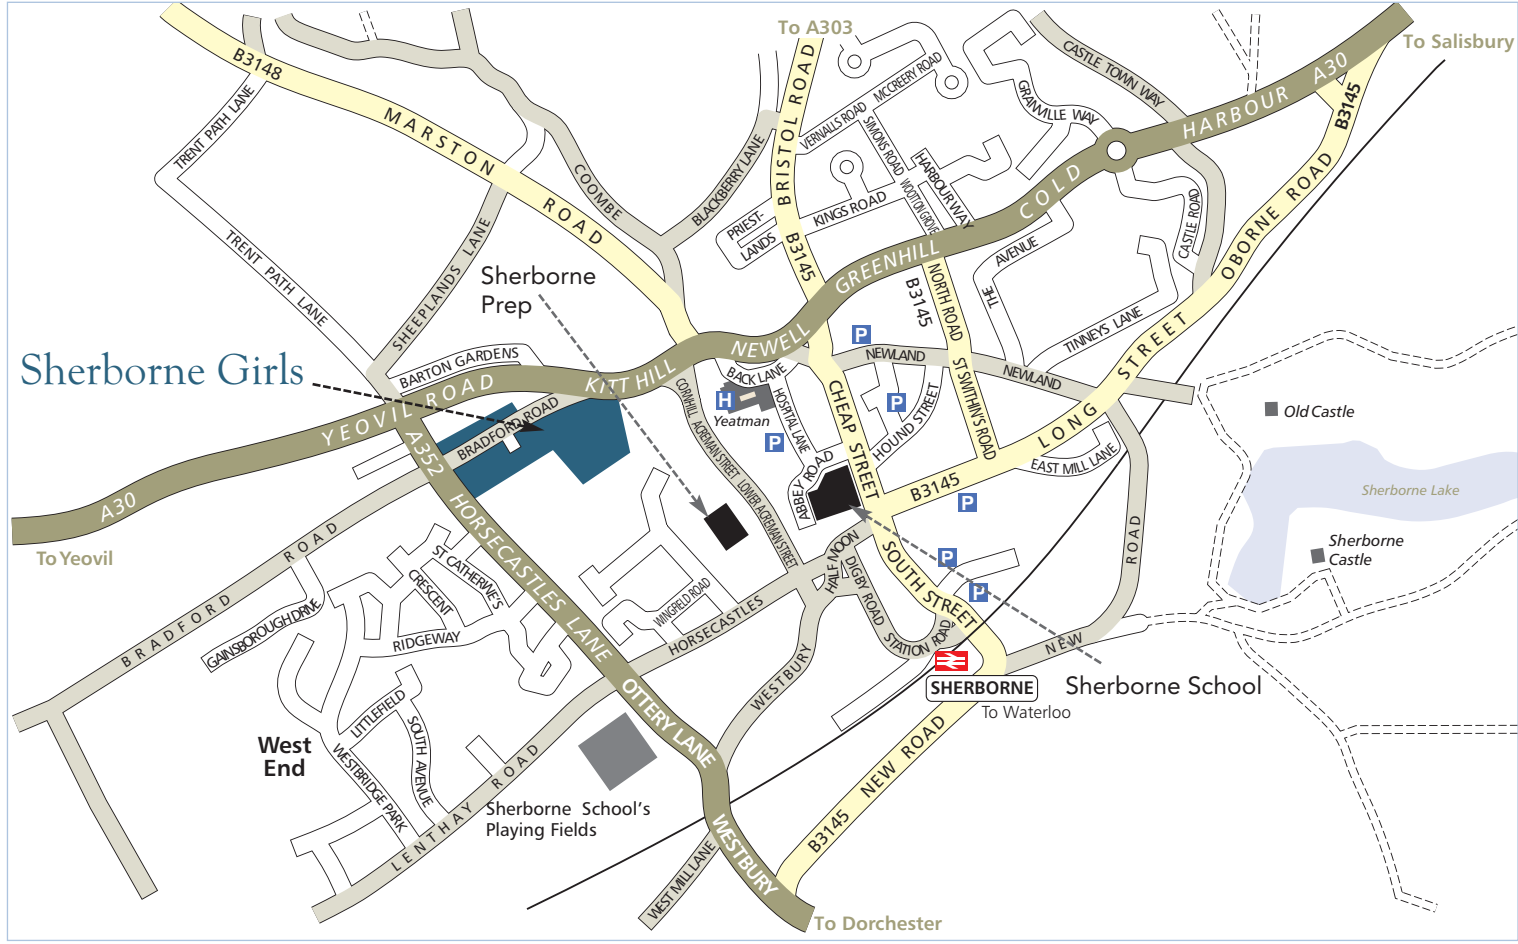

- 1 Aldhelmsted East
- 2 Footbridge
- 3 Aldhelmsted West
- 4 Dun Holme
- 5 Oxley Sports Centre
- 6 Dance Studios, Changing Rooms
- 7 Beddington Building & Learning Support
- 8 Beddington Lecture Theatre
- 9 Kenelm
- 10 Sports Pavilion
- 11 Reception & Main School
- 12 Library & Home Economics
- 13 Sixth Form, Higher Education & Careers Office
- 14 Oxley Yard

- 15 Marketing, Development & Old Girls Office
- 16 Bursary
- 17 Drama Studio
- 18 Modern Languages & EAL
- 19 Science Centre
- 20 Wingfield Digby
- 21 School Shop

- 22 Health Centre
- 23 Mulliner
- 24 The Tea Crate
- 25 White Lodge
- 26 Reader Harris
- 27 Art Centre
- 28 Stuart Centre for Music & Benjamin Britten Hall

# Location maps

SHERBORNE GIRLS 

0 500 1000 metres

Postcode: DT9 3QN

Location Map

SHERBORNE GIRLS 

Sherborne Girls  
Bradford Road  
Sherborne DT9 3QN  
01935 812245  
office@sherborne.com  
sherborne.com